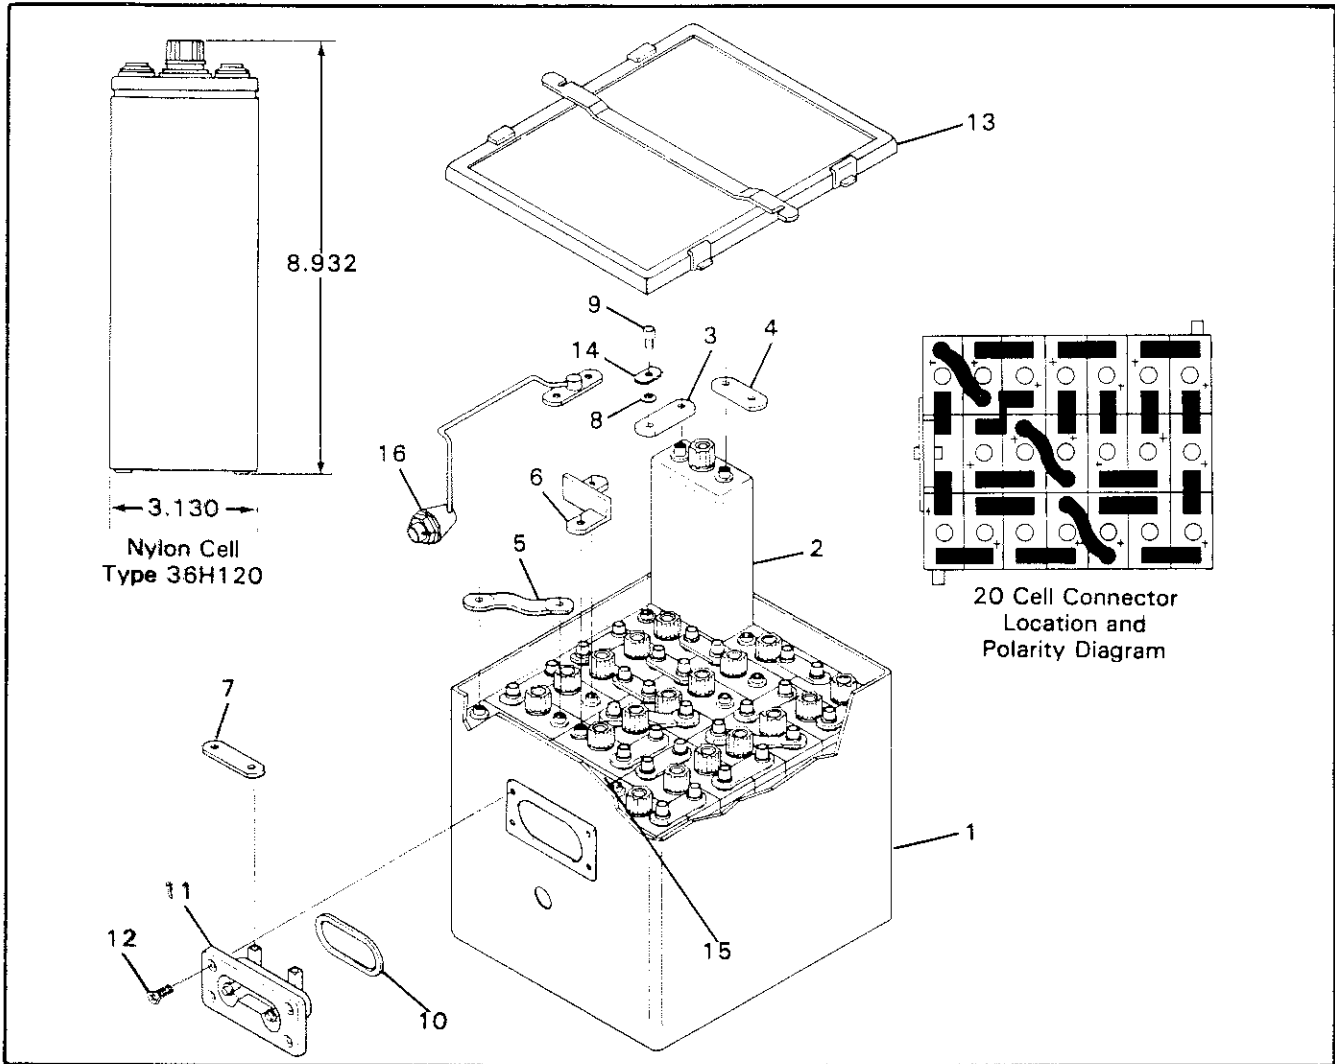

Marathon Batteries

Sintered-Plate Nickel-Cadmium Aircraft Batteries

Parts List

CA-376

Model CA-376 Battery Replacement Parts

Item Description	Part Number	Qty	Item Description	Part Number	Qty
1 Can Assembly	CA-376	1	9 Screw, Socket Head Cap	CA-376	42
2 Cell Assembly 36H120	D28895-000	20	10 Ring, Rectangular	C10488-020	1
3 Connector	C18191-011	9	11 Receptacle Assembly	B24583-001	1
4 Connector	C16102-006	5	12 Screw Sems-Fiat Head	D16163-007	1
5 Connector	C16102-052	3	13 Cover Assembly	B23084-001	4
6 Connector	C16167-003	1	14 Washer, Double D	C23147-003	1
7 Connector	B25091-000	2	15 Spacer	B23591-001	42
8 Washer Belleville	C16102-018	42	16 Temp. Switch Connector Assy	C27291-002	1
	C16128-001			C29565-002	