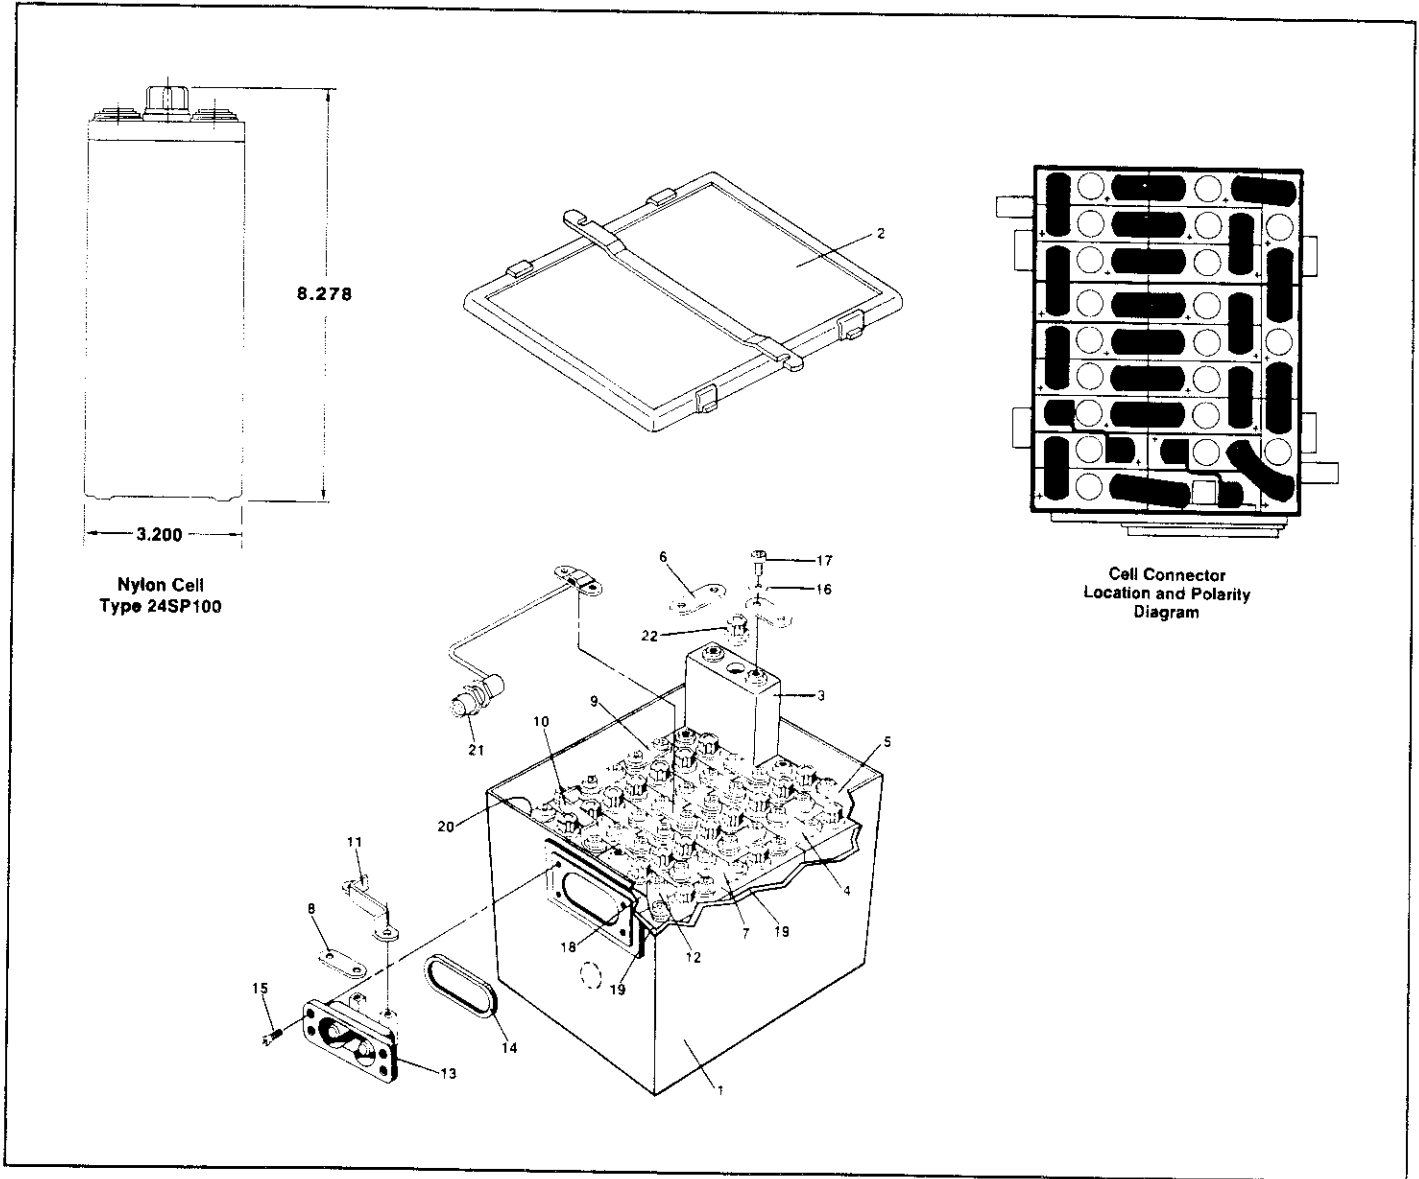

Marathon Batteries

Nickel-Cadmium Aircraft Batteries

Model SP-900A Battery Replacement Parts
TSP-900A

Marathon Power Technologies

Battery Products

P.O. Box 8233 • Waco, Texas 76714

8301 Imperial Drive • Waco, Texas 76710

(817) 776-0650 • TWX 910-894-5203 MARATHON WAC

Marathon Batteries

Nickel-Cadmium Aircraft Batteries

Model SP-900A Battery Replacement Parts
TSP-900A

Item	Description	Part Number	Quantity
Model SP-900A			
1	Can, Marked	40075-001	1
2	Cover, Marked	40071-001	1
3	Cell, Assembly	24SP100	20
4	Connector	16102-006	8
5	Connector	16102-007	1
6	Connector	16102-052	6
7	Connector	16102-053	1
8	Connector	16102-083	1
9	Connector	16102-110	1
10	Connector, Z	28099-003	1
11	Connector, Z	28099-004	1
12	Connector	18006-002	1
13	Receptacle	16163-003	1
14	Rectangular Ring	24583-001	1
15	Screw, Phillips Hd.	23084-001	4
16	Washer, Belleville, Spring	16128-001	42
17	Screw, Socket Hd.	10488-020	42
18	Spacer	29003-013	1
19	Shim	9988-084	2
20	Shim	9988-085	1
22	Filler Cap	16934-001	20
Model TSP-900A			
1	Can, Marked	40080-001	1
4	Connector	16102-006	7
18	Spacer	29003-015	1
21	Temperature Sensor	30920-002	1